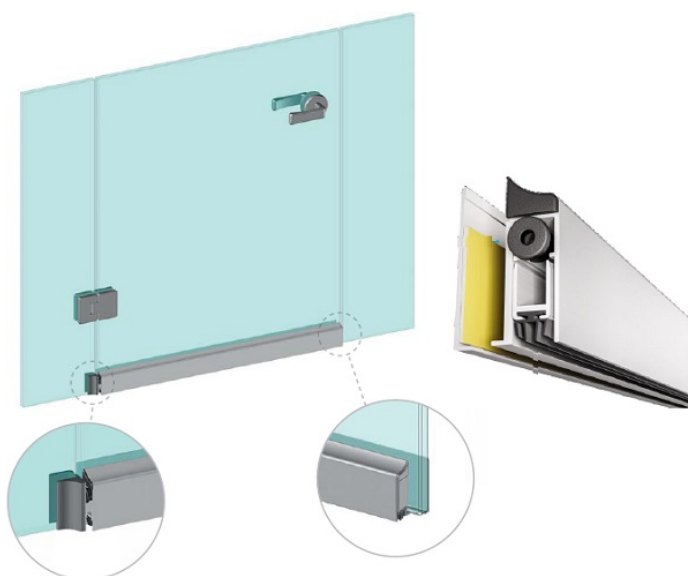

PRODUCT SHEET

Description:

Drop Down Alu Profile, "A" ,F/Glass Doors, 630mm, W/Adhesive Tape, 40mm Profile Height, 14mm Drop Function, Can be shorten, 150mm on the opposite Side to the Plunger, Tested to 200.000, closing Cycles, Anodized, 4 Fins Thermoplastic Seal (A)

Item number:

15.22.635-0

Units	Box	Carton	HS Code	Barcode
Set		10	8302415000	 5704866466547